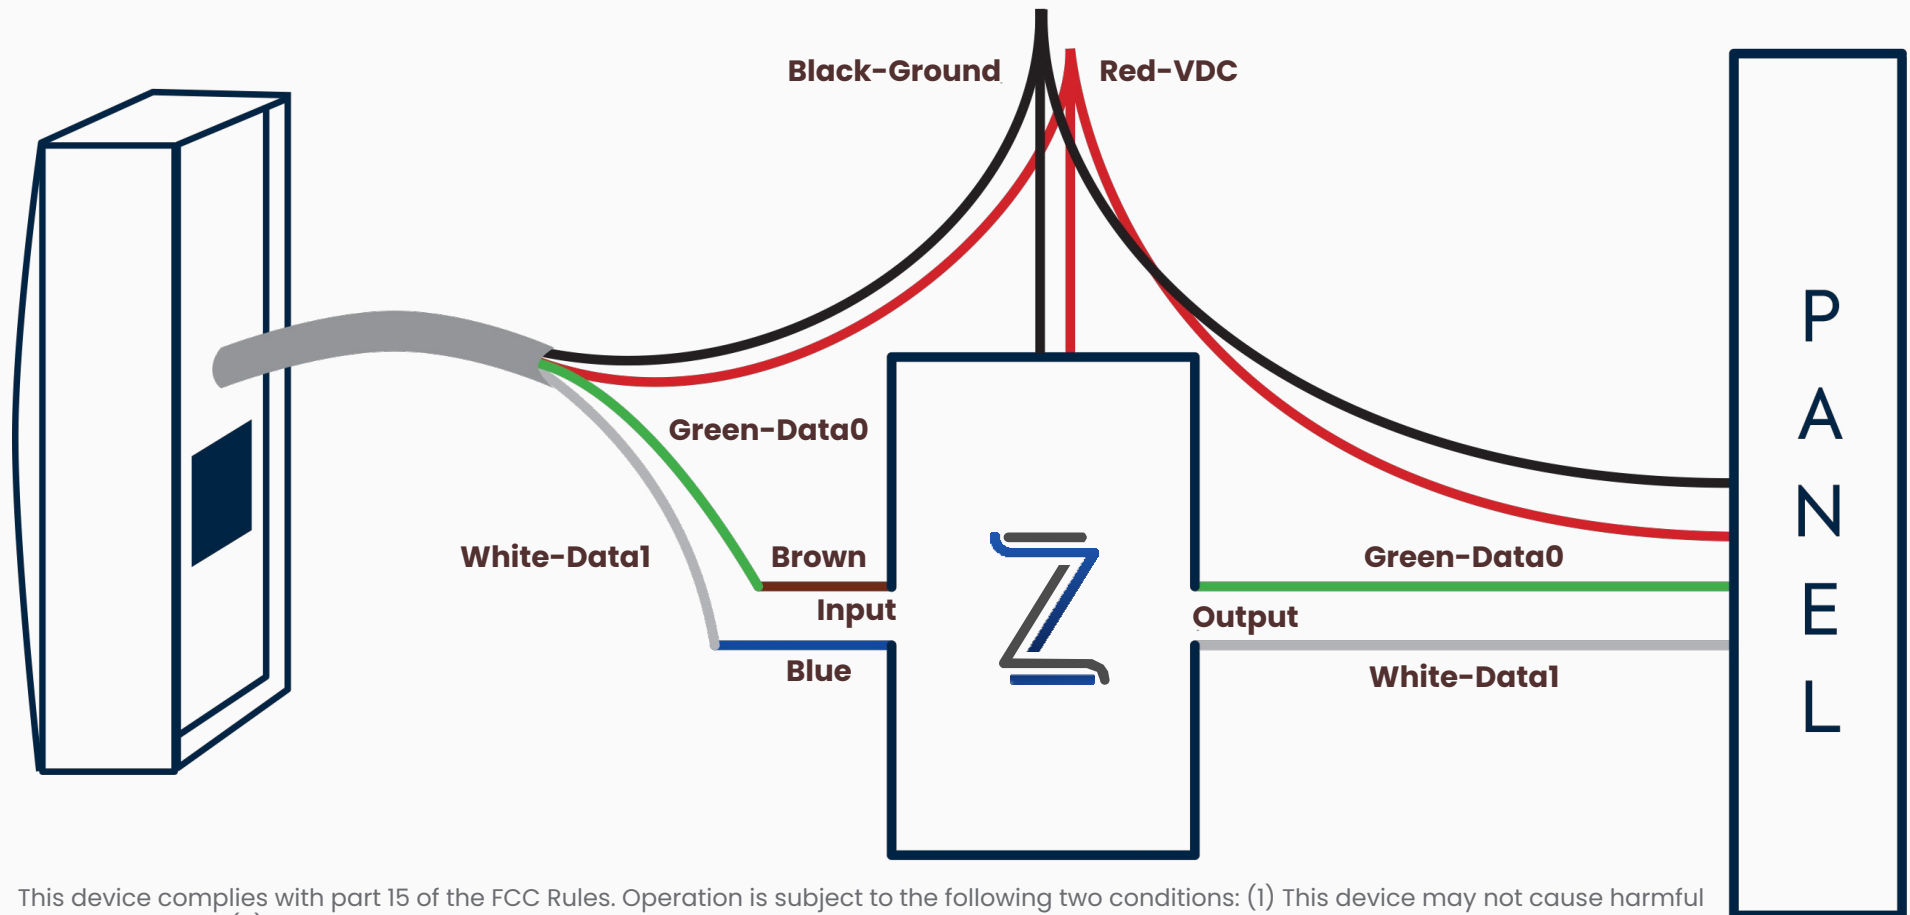

**Do not cut any other wires besides:**

Red | Black | Green | White

Keep all other colors connected between the reader and the panel: They are important and are not used by Zerv.

**Use appropriately sized wire nuts on all wire splice connections.**

This device complies with part 15 of the FCC Rules. Operation is subject to the following two conditions: (1) This device may not cause harmful interference, and (2) this device must accept any interference received, including interference that may cause undesired operation.